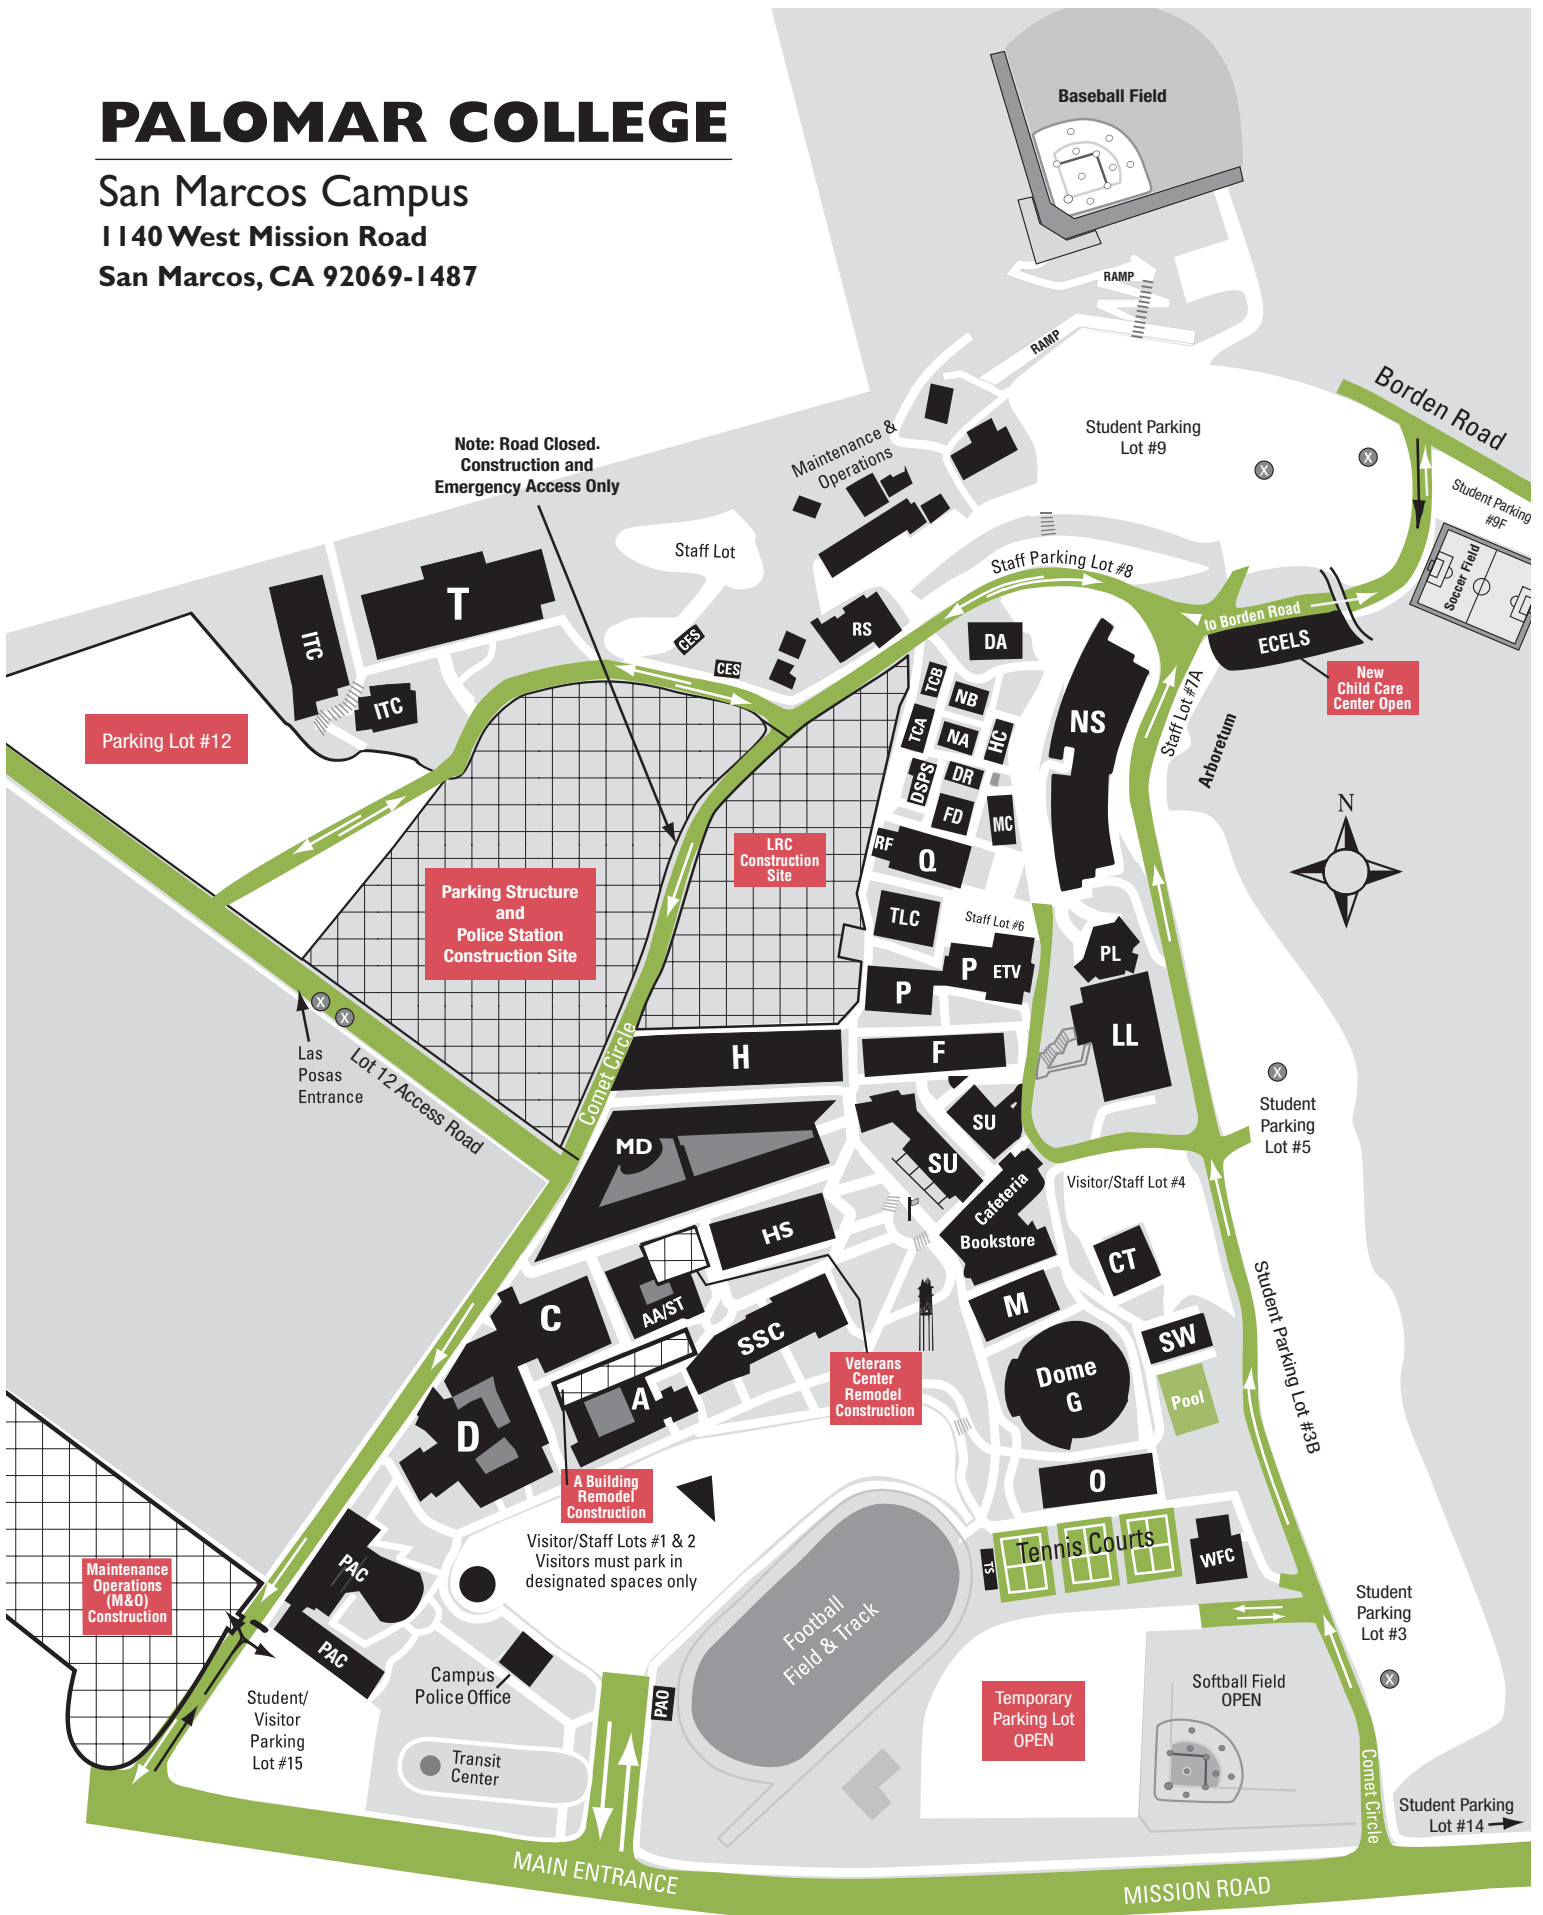

# PALOMAR COLLEGE

San Marcos Campus

1140 West Mission Road

San Marcos, CA 92069-1487

(X) Daily Parking Machines in Lots 3, 5, 9 and 12