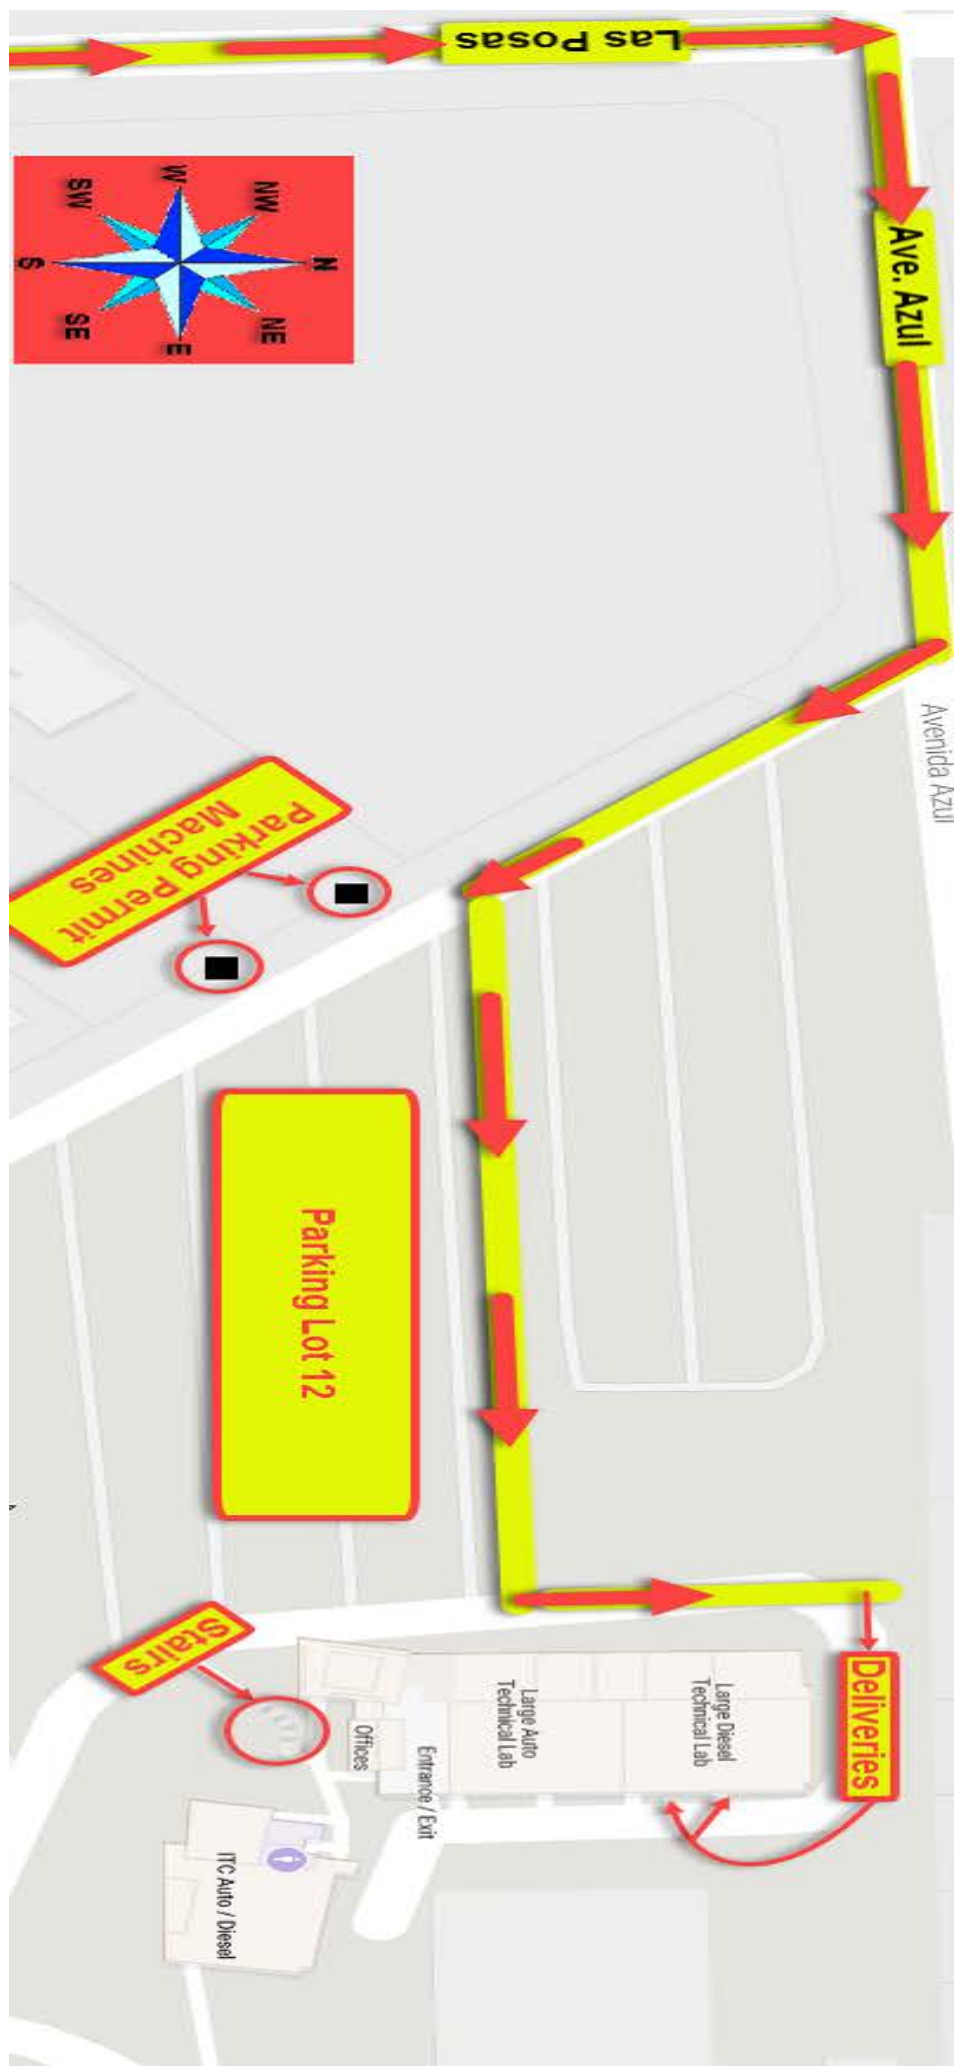

From Interstate 15 take Hwy 78 West, Exit on Las Posas Road in San Marcos. Go right on Las Posas Road and right again at the 5<sup>th</sup> stop light, Avenida Azul, and then turn right into Parking Lot 12.

From interstate 5 take Hwy 78 East, take Las Posas Road exit in San Marcos, You'll exit to the right onto Grand Ave., turn right again onto Las Posas Road, go north to the 6<sup>th</sup> stop light and turn right onto Avenida Azul, then turn right for Parking Lot 12.

Daily Parking Permits available upon entrance, they are at the right across from the 5<sup>th</sup> parking aisle.

Parking Permit is enforced 7 days a week; cost is \$5.00 card and cash (\$1's and \$5's) accepted.

Deliveries for diesel are taken to the Diesel Shop Main Entrance.

**Walk up stairs and enter building  
on the left**