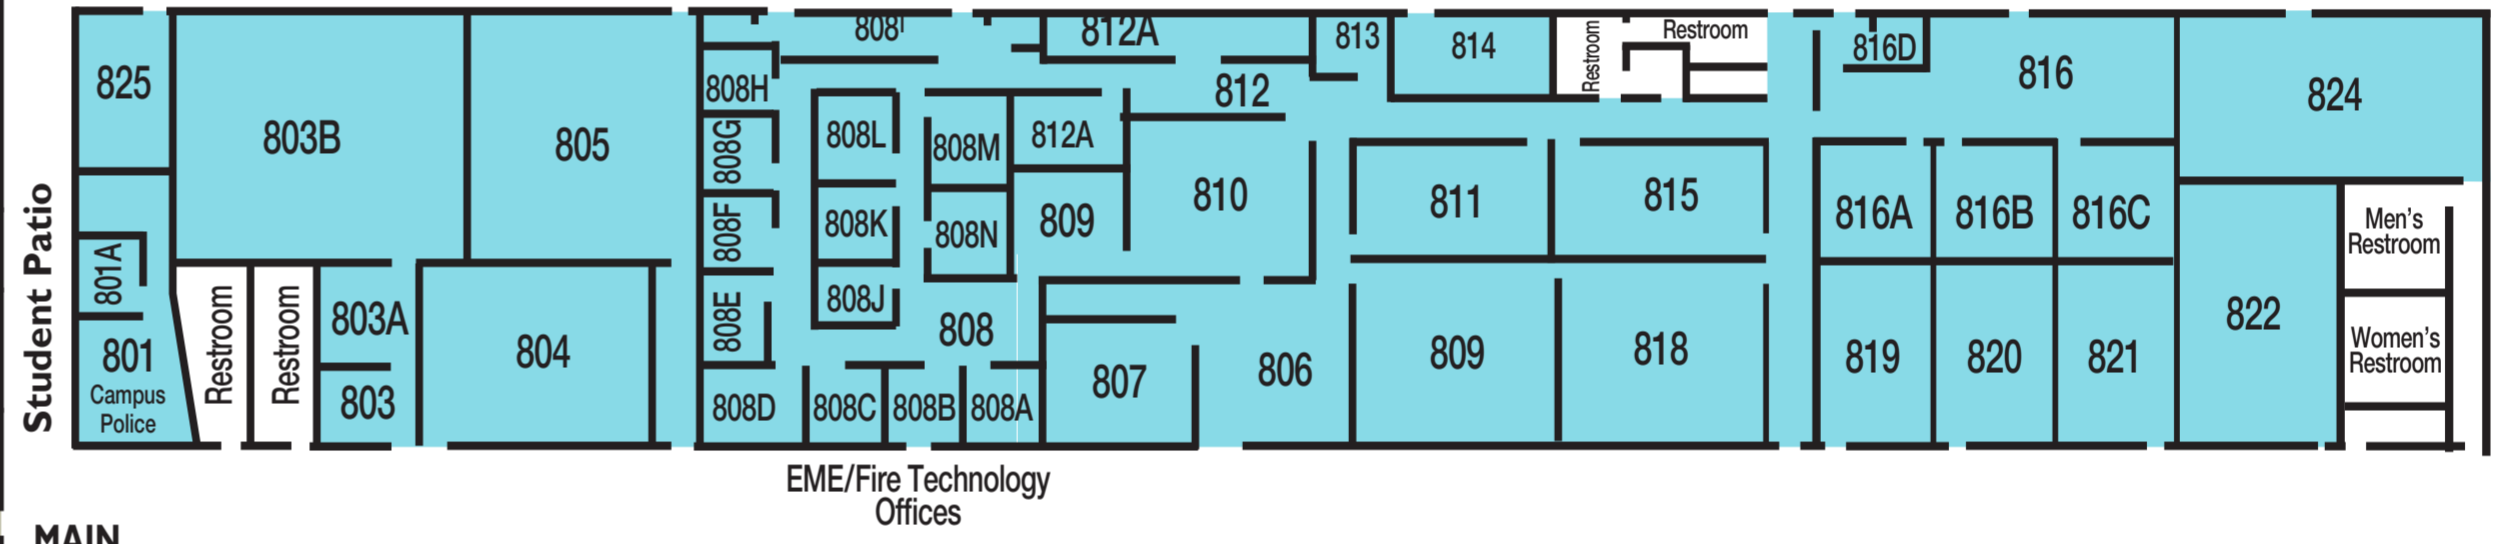

PARKING LOT #2

PALOMAR COLLEGE

Escondido Center Room & Parking Map

Legend

- 100-300 Wing
- 400-500 Wing
- 600-700 Wing
- 800 Wing

PARKING LOT #3

Valley Parkway

Palomar College
Escondido
Child Development Center

Midway Drive