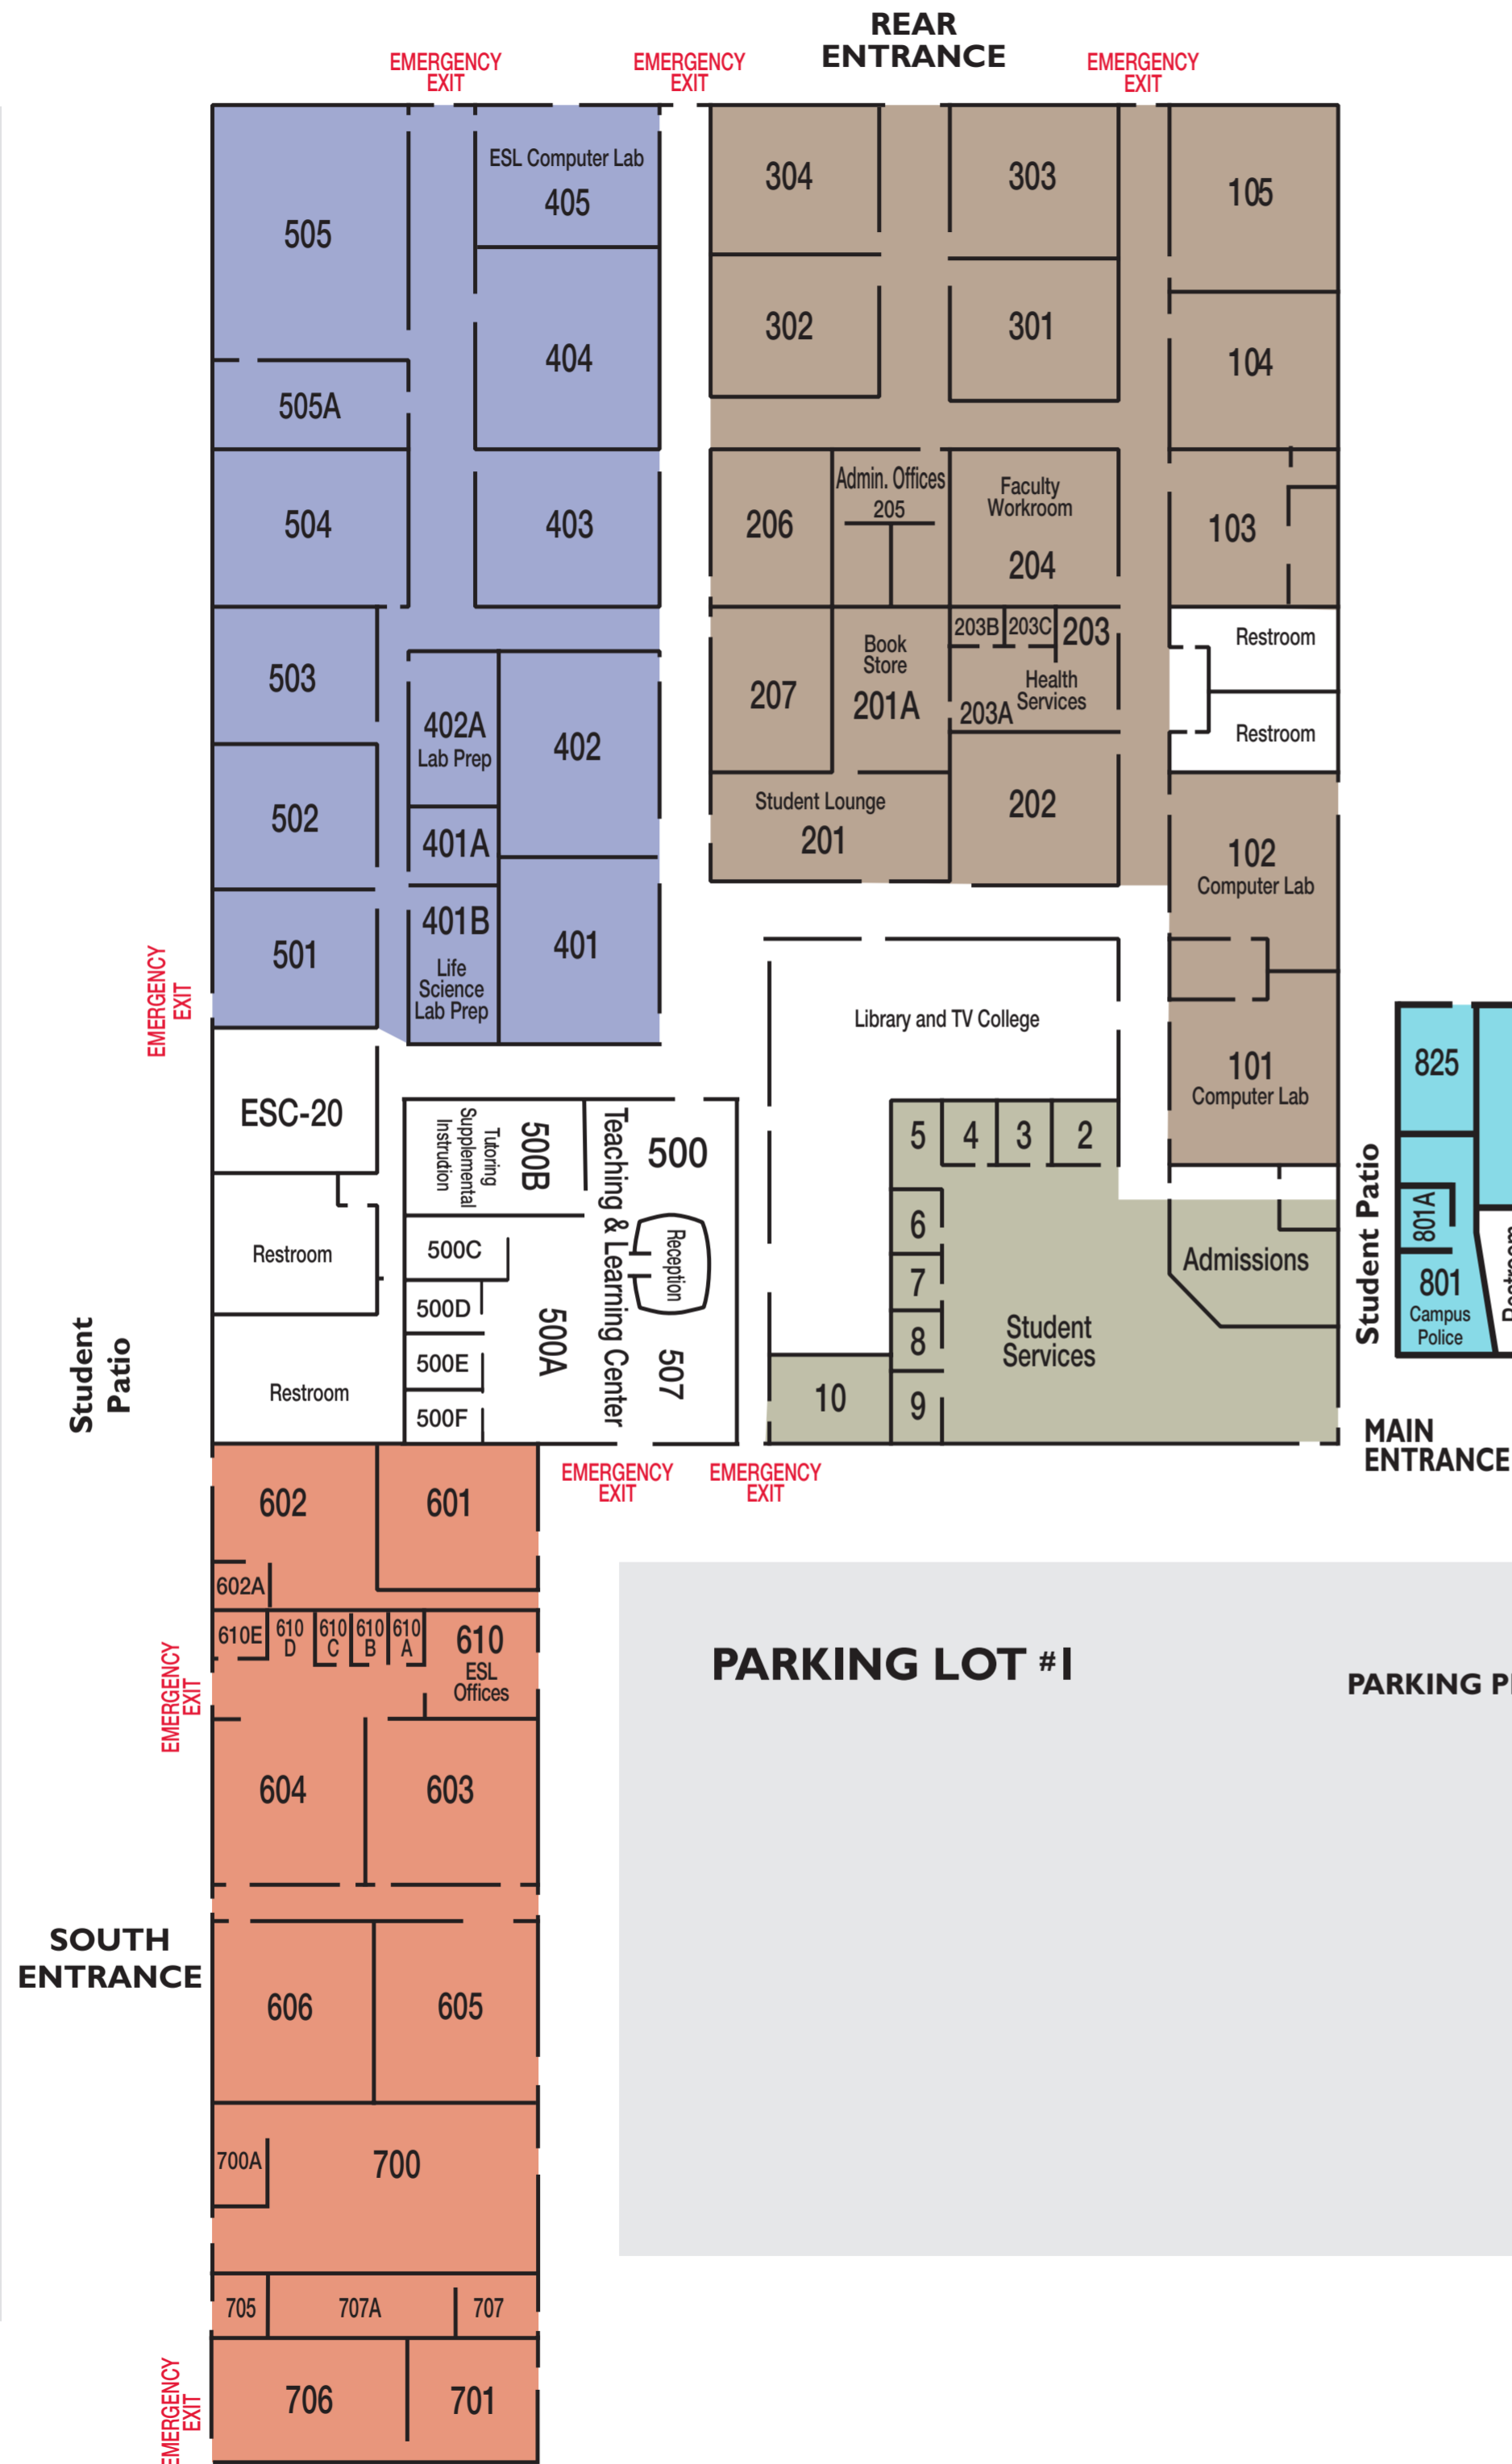

PARKING LOT #2

PALOMAR COLLEGE

Escondido Center Room & Parking Map

Legend

- 100-300 Wing
- 400-500 Wing
- 600-700 Wing
- 800 Wing

PARKING LOT #3

Valley Parkway

Palomar College
Escondido
Child Development Center

Midway Drive