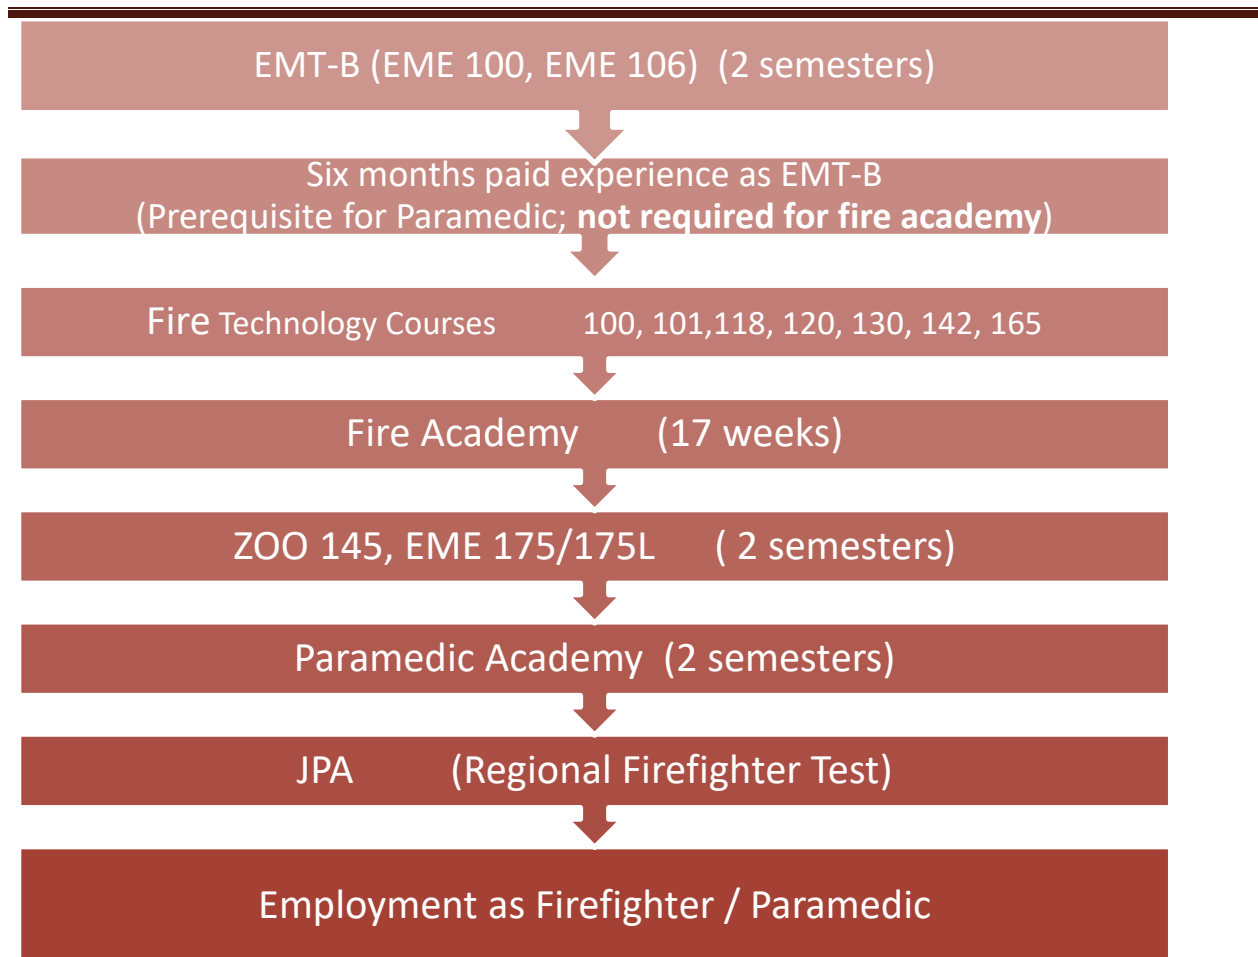

Palomar College Career Path for Firefighter/Paramedic

Completion of all of the steps in this process takes approximately four years, depending on the student's schedule and availability of classes. The fire service is a very competitive vocation, with several individuals applying for a limited number of jobs. Foundation is critical in preparing for a career in the fire service.