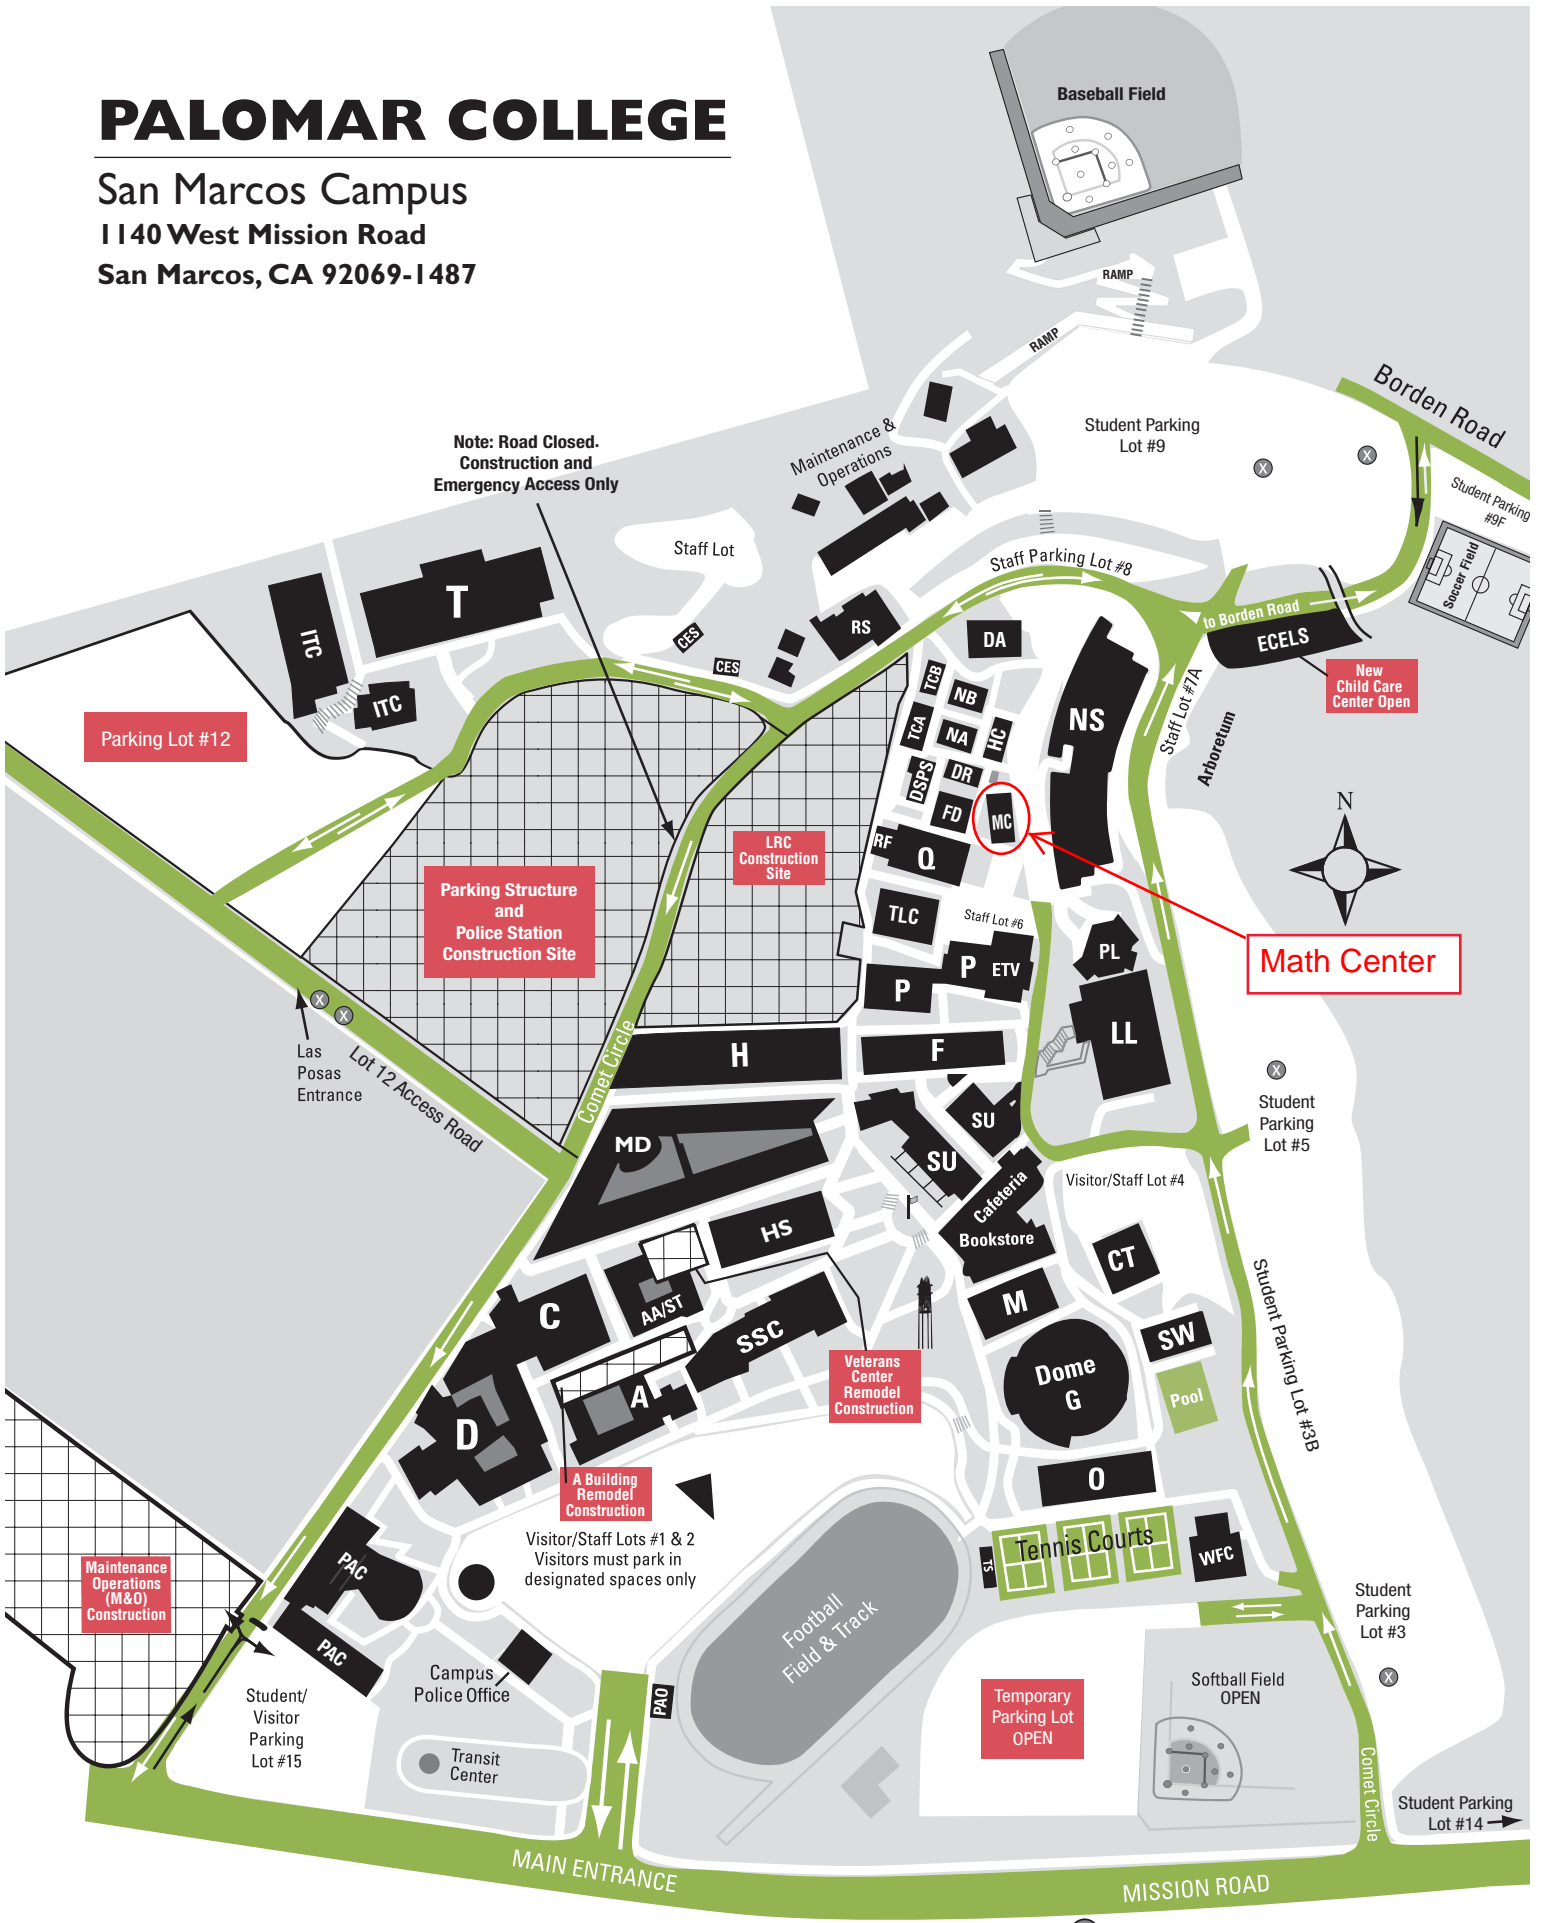

# PALOMAR COLLEGE

San Marcos Campus

1140 West Mission Road

San Marcos, CA 92069-1487

Note: Road Closed.  
Construction and  
Emergency Access Only

Parking Lot #12

Parking Structure  
and  
Police Station  
Construction Site

LRC  
Construction Site

Math Center

Maintenance  
Operations (M&D)  
Construction

A Building  
Remodel  
Construction

Veterans  
Center  
Remodel  
Construction

Temporary  
Parking Lot  
OPEN

X Daily Parking Machines in Lots 3, 5, 9 and 12