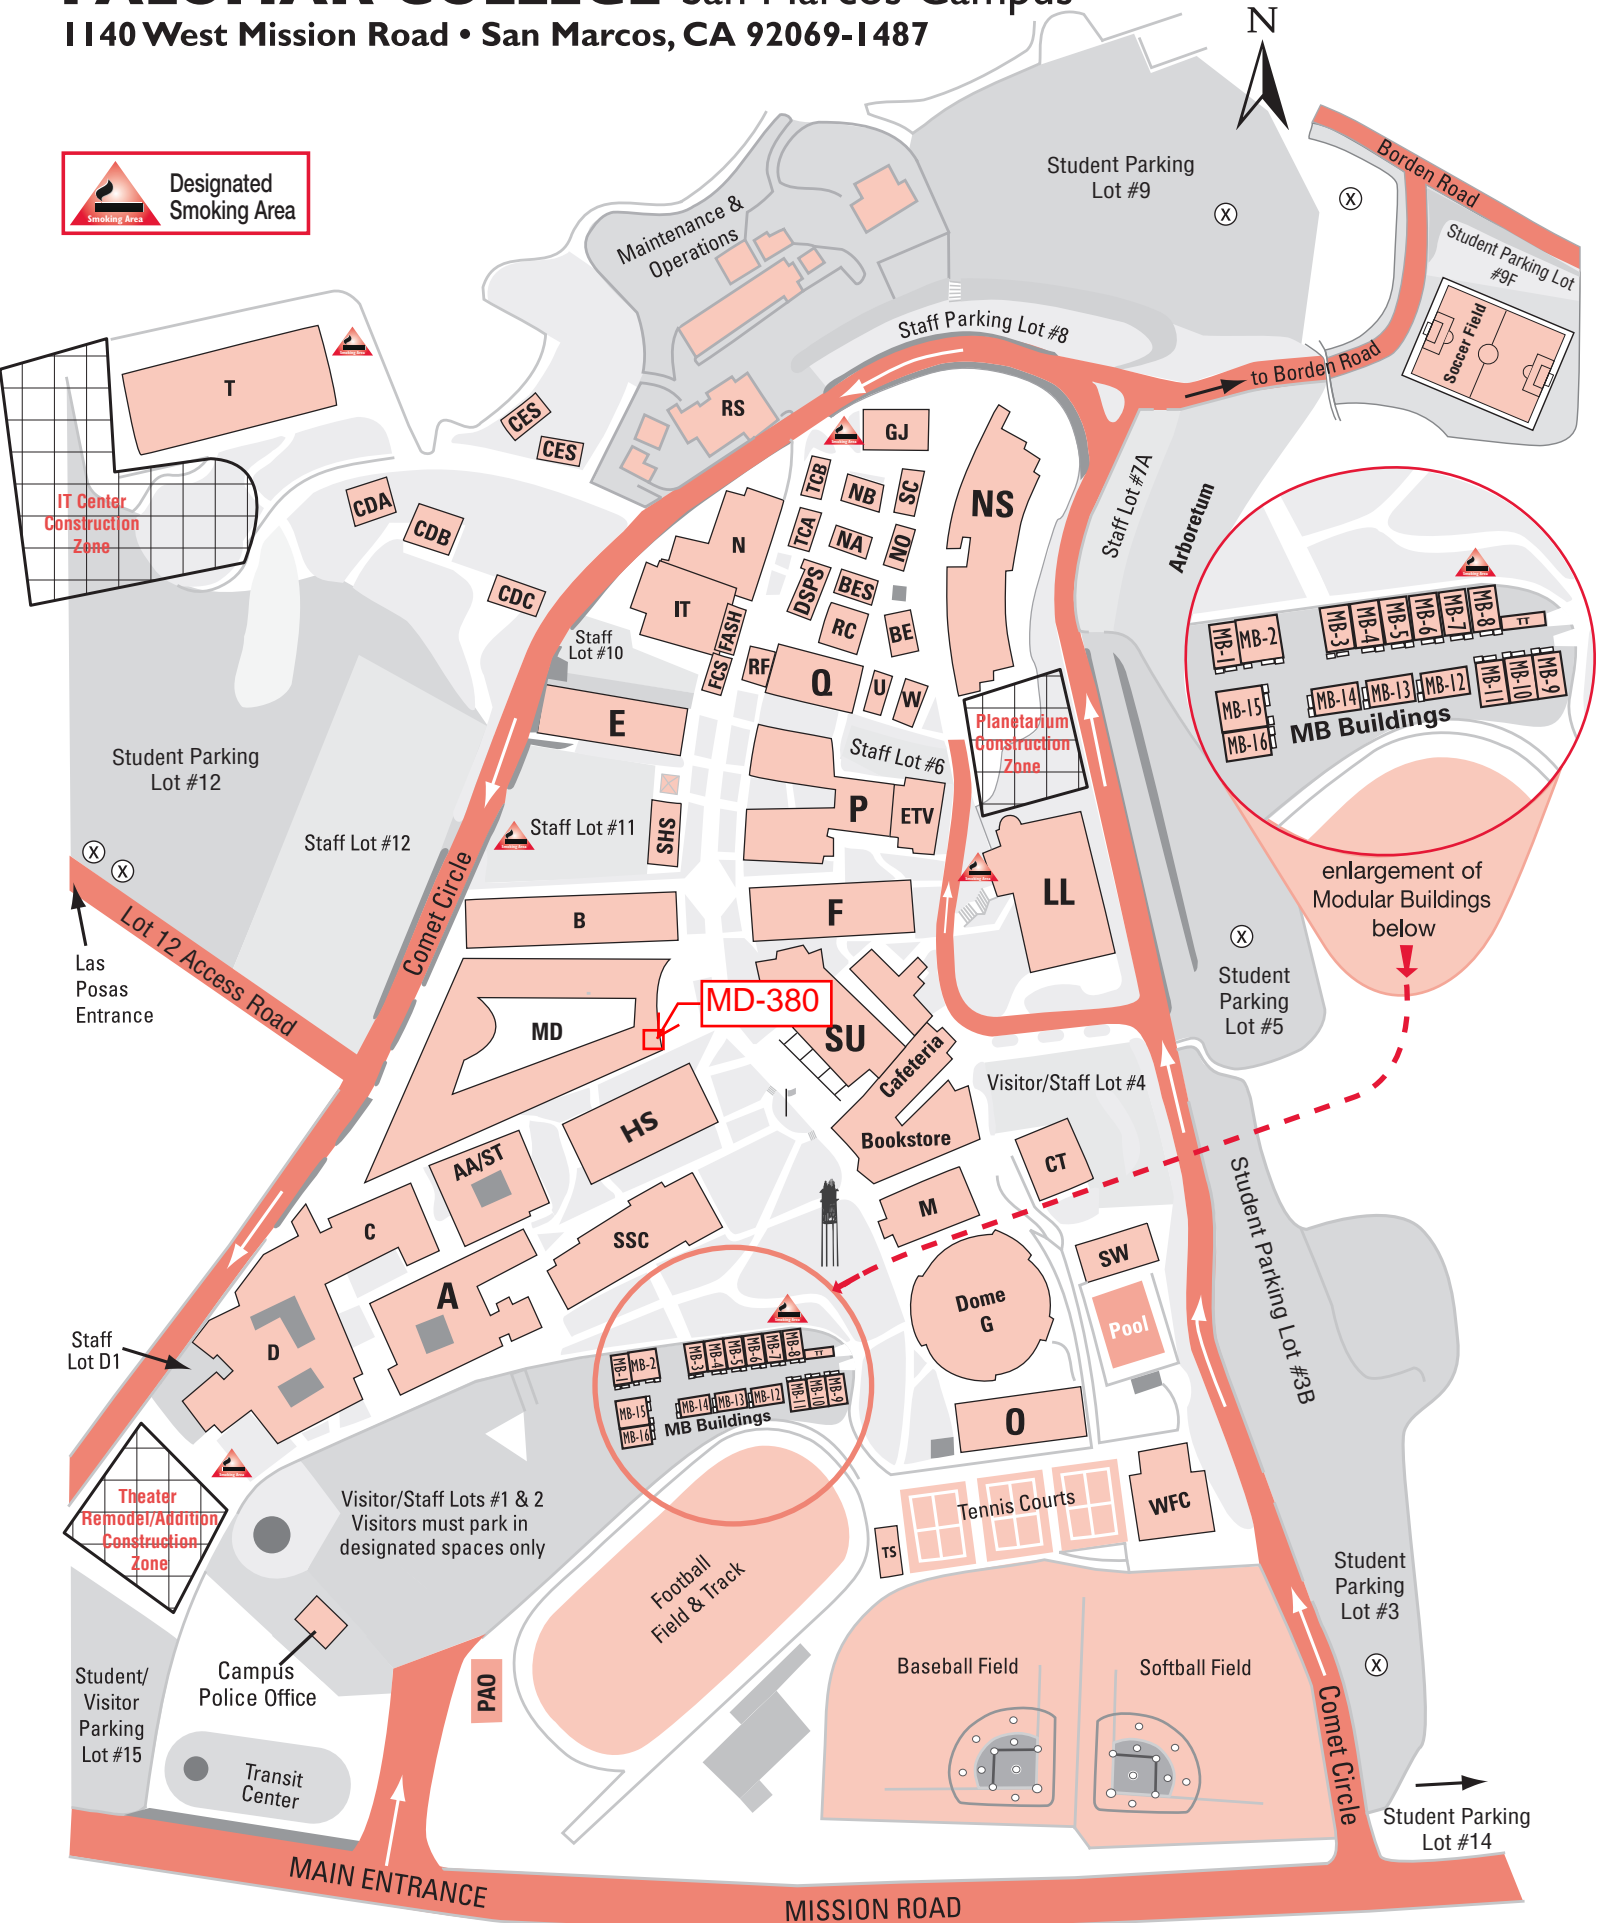

PALOMAR COLLEGE San Marcos Campus

1140 West Mission Road • San Marcos, CA 92069-1487

MD-380